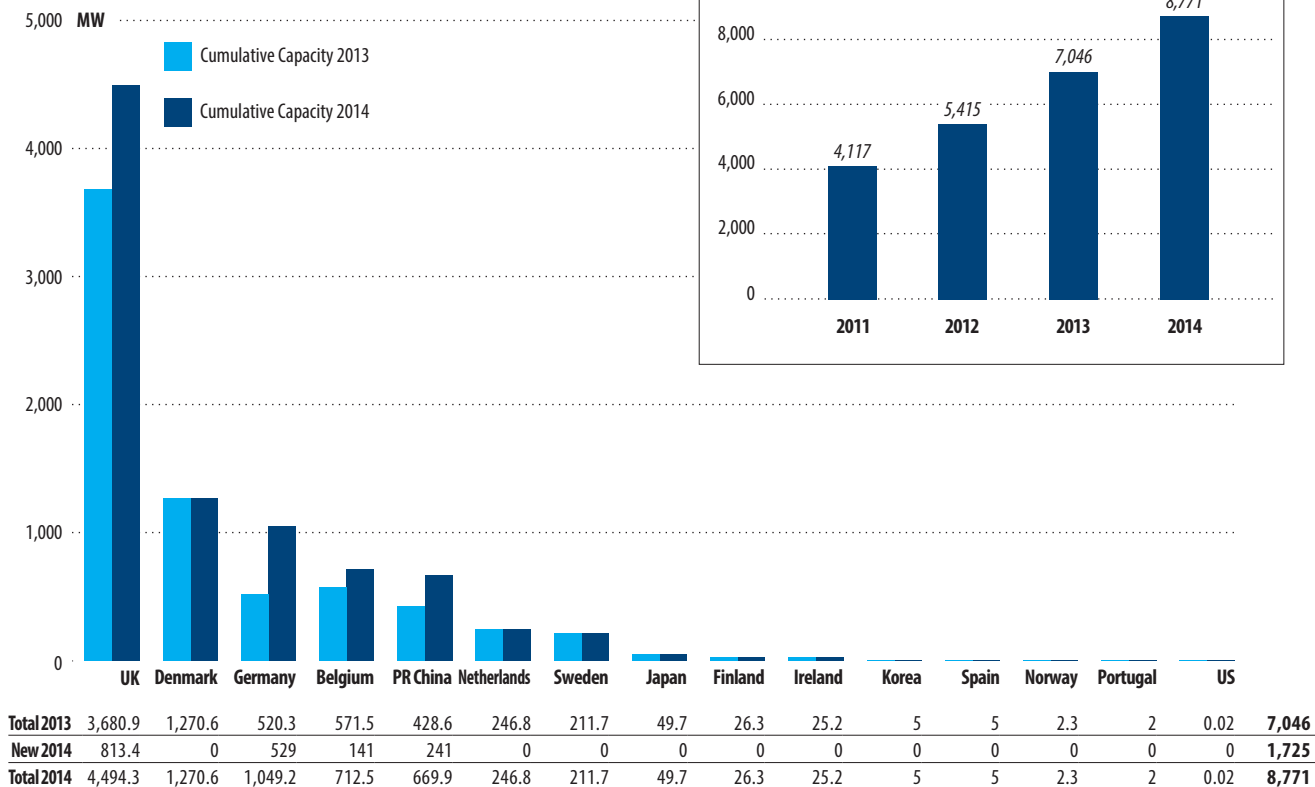

GLOBAL CUMULATIVE OFFSHORE WIND CAPACITY IN 2014

Source: GWEC

GLOBAL WIND ENERGY COUNCIL
Rue d'Arlon 80
1040 Brussels, Belgium

Tel: + 32 2 213 18 98
Mob: + 32 477 364 251
Email: lauha.fried@gwec.net